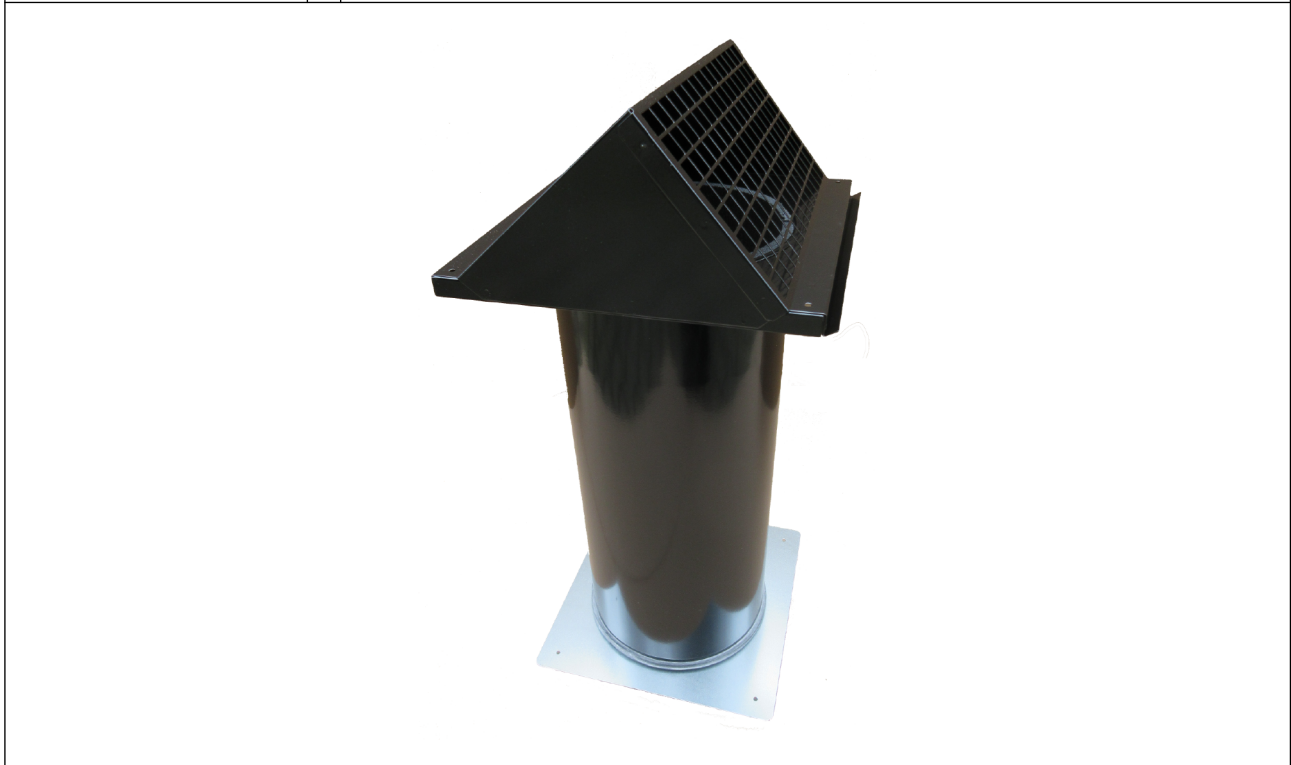

9 TDS Wall Terminal 648790

9.1 Article information

Article Number	:	648790
Description	:	Wall Terminal D200 isolated

9.2 Features

Material	:	Sendzimir Sheet
Colour	:	Black, RAL 9005

This image is for illustration purposes